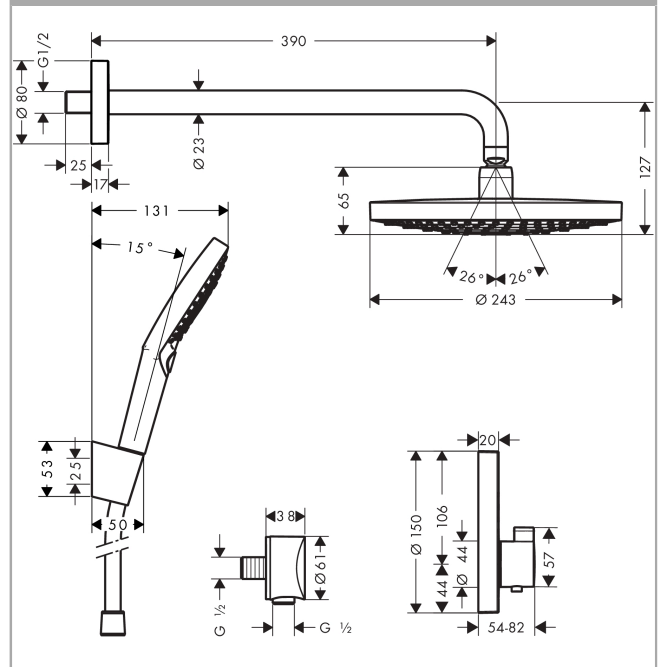

Raindance Select S
Shower system 240 2jet with ShowerSelect S thermostat
 Surface: **Chrome** Article Number: **27297000**

Description

product features

- consists of: basic set, hand shower, shower arm, shower thermostat, overhead shower, wall outlet, shower holder, shower hose
- shower head size: 240 mm
- spray type overhead shower: RainAir, Rain
- spray type hand shower: RainAir, Rain, Whirl
- maximum flow rate at 3 bar: 17 l/min
- pivot connector prevents hose from tangling
- max. operating pressure: 6 bar

Technology

Product image

Scale drawing

Raindance Select S
Shower system 240 2jet with ShowerSelect S thermostat
 Surface: **Chrome** Article Number: **27297000**

Exploded Drawing

Year of production: >06/15

Raindance Select S
Shower system 240 2jet with ShowerSelect S thermostat
 Surface: **Chrome** Article Number: **27297000**

Spare part list

Year of production: >06/15

Pos.	Description	Article Number	Price	PU
1	head shower	26466000	-	1
2	handshower	26530000	-	1
3	shower hose Isiflex'B 1,25 m	28272000	-	1
4	shower holder	28331000	-	1
5	Fixfit Hose Connection	27453000	-	1
6	Thermostat	15743000	-	1
7	concealed item	01800180	-	1