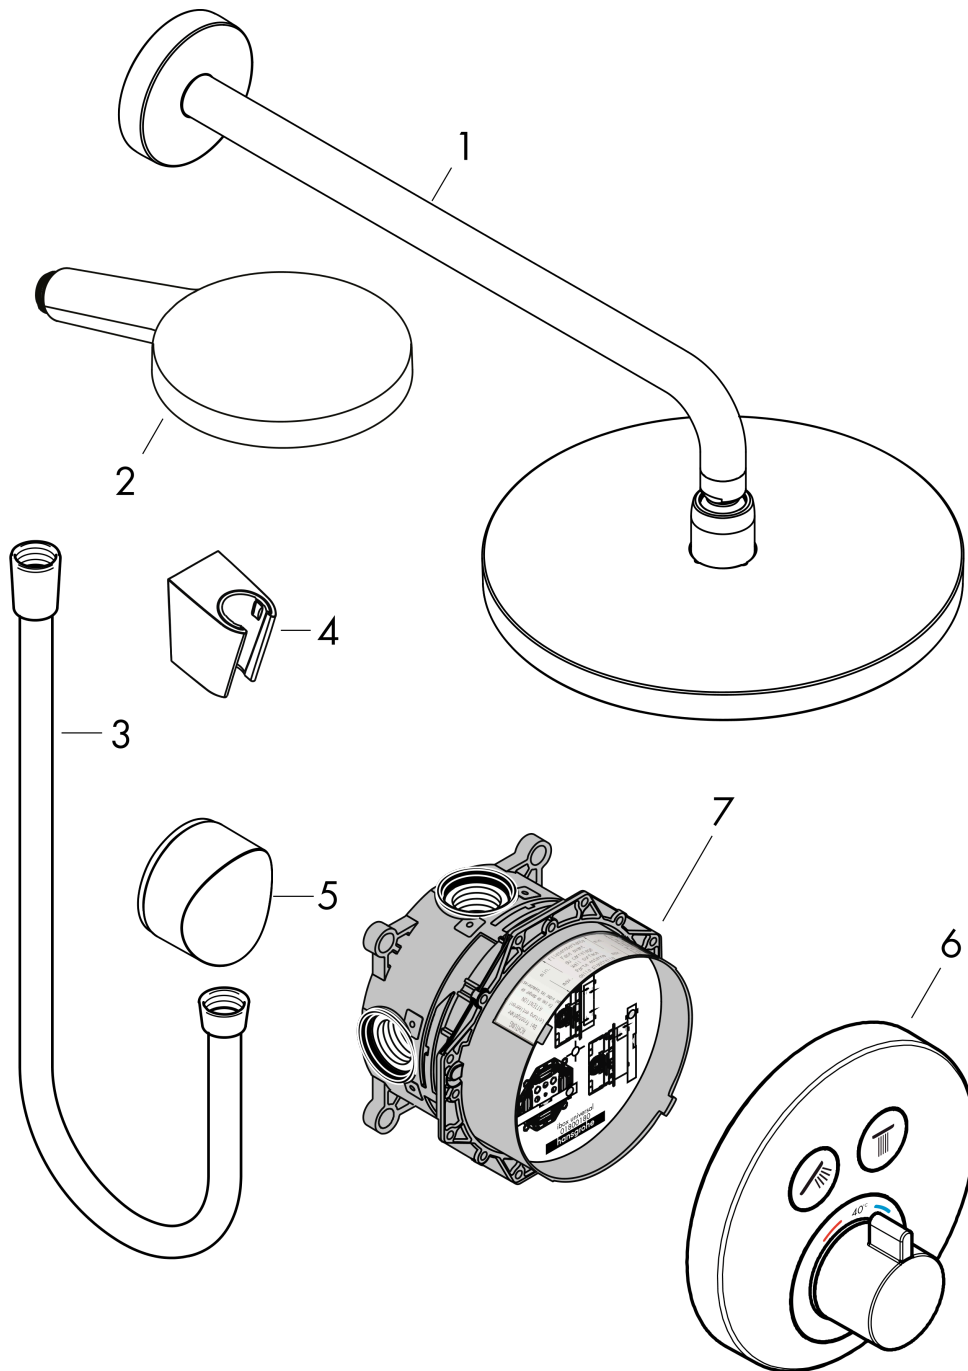

Raindance Select S
Shower system 240 2jet with ShowerSelect S thermostat
 Surface: **Chrome** Article Number: **27297000**

Description

product features

- consists of: basic set, hand shower, shower arm, shower thermostat, overhead shower, wall outlet, shower holder, shower hose
- shower head size: 240 mm
- spray type overhead shower: RainAir, Rain
- spray type hand shower: RainAir, Rain, Whirl
- maximum flow rate at 3 bar: 17 l/min
- pivot connector prevents hose from tangling
- max. operating pressure: 6 bar

Technology

Product image

Scale drawing

Raindance Select S
Shower system 240 2jet with ShowerSelect S thermostat
 Surface: **Chrome** Article Number: **27297000**

Exploded Drawing

Year of production: >06/15

Raindance Select S
Shower system 240 2jet with ShowerSelect S thermostat
 Surface: **Chrome** Article Number: **27297000**

Spare part list

Year of production: >06/15

Pos.	Description	Article Number	Price	PU
1	head shower	26466000	-	1
2	handshower	26530000	-	1
3	shower hose Isiflex'B 1,25 m	28272000	-	1
4	shower holder	28331000	-	1
5	Fixfit Hose Connection	27453000	-	1
6	Thermostat	15743000	-	1
7	concealed item	01800180	-	1